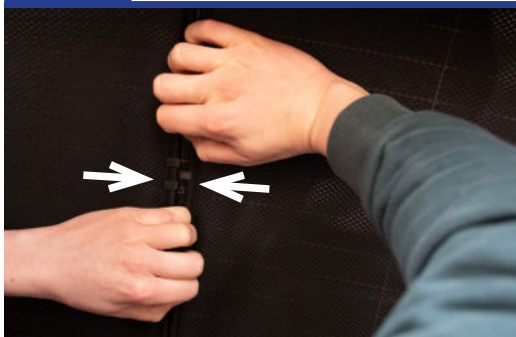

Installation

KIA STINGER 5DR

KIA-STIN-5-A

Tailgate Shade Installation

STEP 7

STEP 8

Repeat this whole process for the other side.

STEP 9

STEP 10

STEP 11

STEP 12