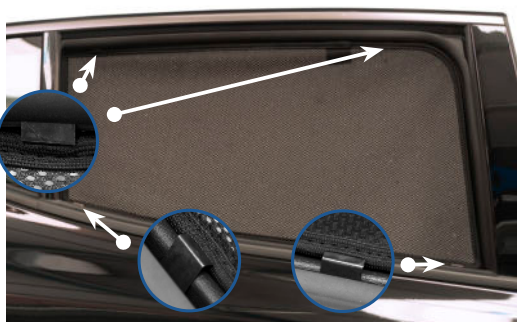

View from the other side. Ensure clips sit between the seals.

STEP 12

Repeat this whole process for the other side

Installation

KIA STINGER 5DR
KIA-STIN-5-A

Components Needed

Tailgate Shades

CL-M02 x 2