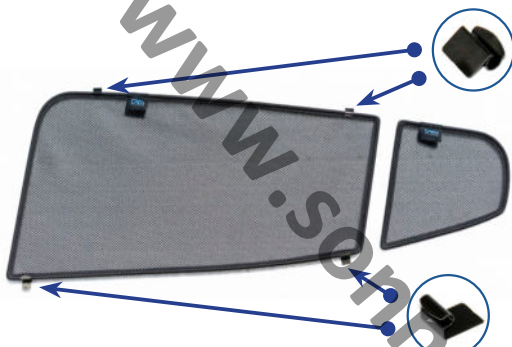

Side Shade Installation

STEP 1