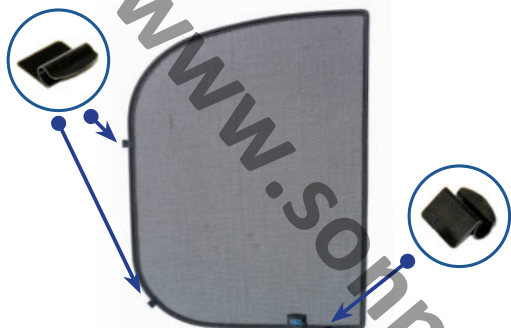

KIA STINGER 5DR

KIA-STIN-5-A

Side Shade Installation

STEP 7

STEP 8

STEP 9

STEP 10

STEP 11

View from the other side. Ensure clips sit between the seals.

STEP 12

Repeat this whole process for the other side

Installation

KIA STINGER 5DR
KIA-STIN-5-A

Components Needed

Tailgate Shades

CL-M02 x 2

CL-M14 x 2

CL-M12 x 4

Tailgate Shade Installation

STEP 1

STEP 2

STEP 3

STEP 4

STEP 5