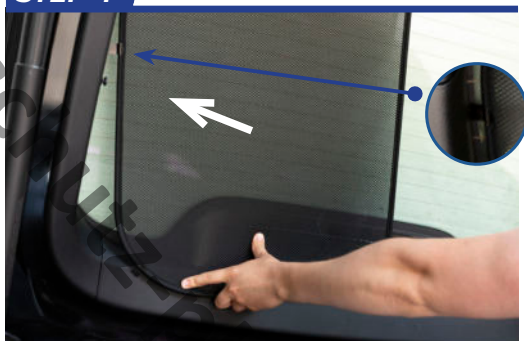

View from the other side. Ensure clips sit between the seals.

STEP 12

Repeat this whole process for the other side

Installation

KIA STINGER 5DR
KIA-STIN-5-A

Components Needed

Tailgate Shades

CL-M02 x 2

CL-M14 x 2

CL-M12 x 4

Tailgate Shade Installation

STEP 1

STEP 2

STEP 3

STEP 4

STEP 5