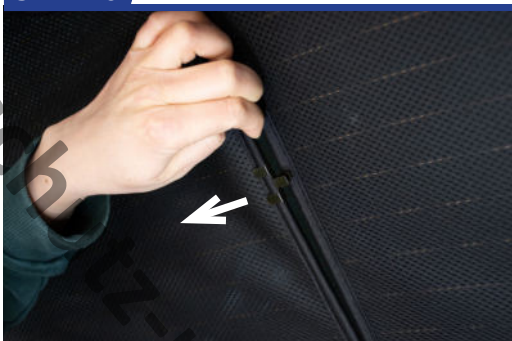

Installation

KIA STINGER 5DR

KIA-STIN-5-A

Tailgate Shade Installation

STEP 7

STEP 8

Repeat this whole process for the other side.

STEP 9

STEP 10

STEP 11

STEP 12